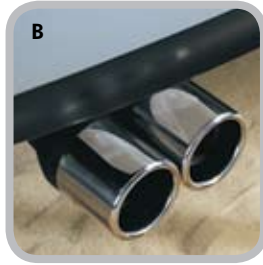

## Alloy Wheels

Set of four with OEM tires and sensors.

**A. Goal** 17" x 7" **174 522 604T** (Silver) \$