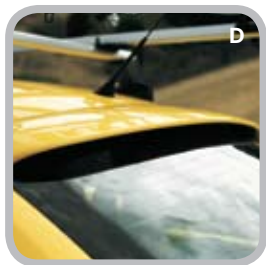

## Alloy Wheels

Set of four with OEM tires and sensors.

**A. Goal** 17" x 7" **174 522 604T** (Silver) \$